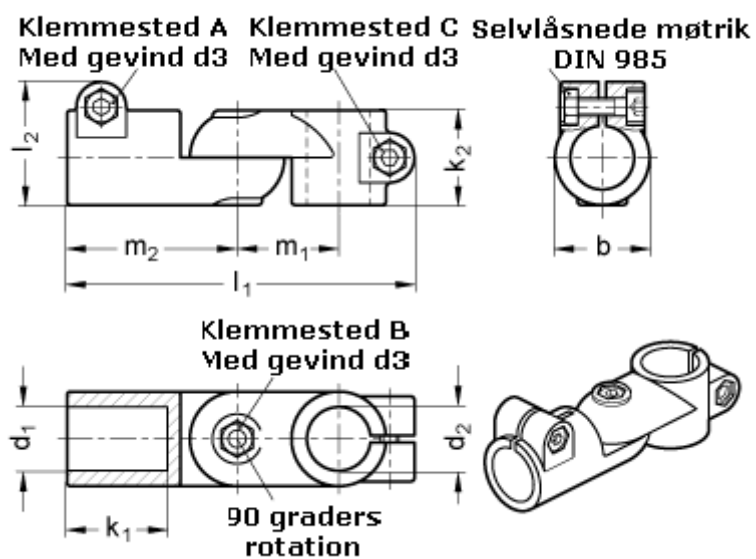

Article number: 20284B25B25T2BL

Description: E+G Swivel connector joint
GN284-B25-B25-2-BL

Measures

$b = 40$	$m_1 = 43$
$d_1 = B25$	$m_2 = 72$
$d_2 = B25$	
$d_3 = M 8$	
$k_1 = 42.5$	
$k_2 = 40$	
$l_1 = 147$	
$l_2 = 52.0$	